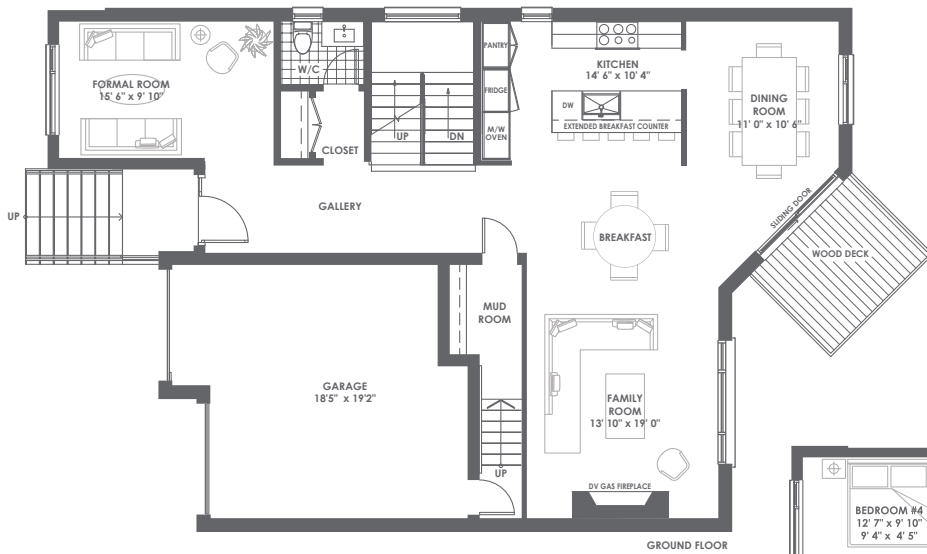

GLEN ROUGE HOMES

GROUND FLOOR