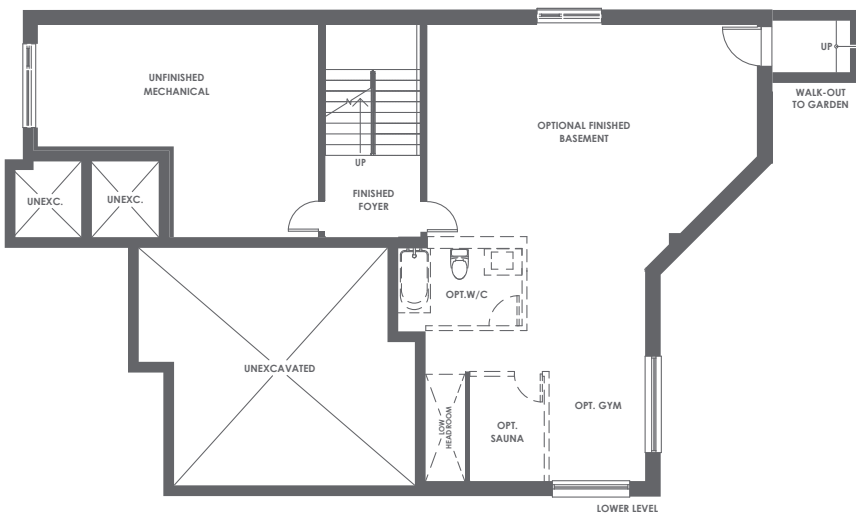

LOWER LEVEL