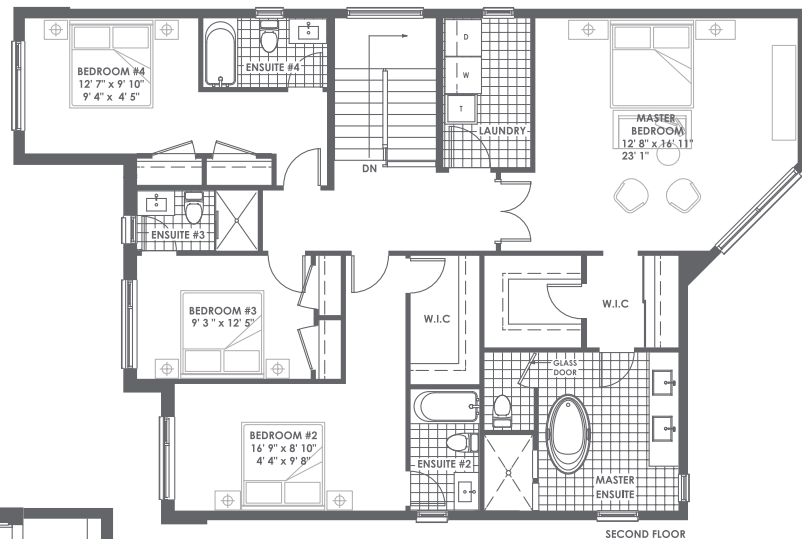

GROUND FLOOR

SECOND FLOOR